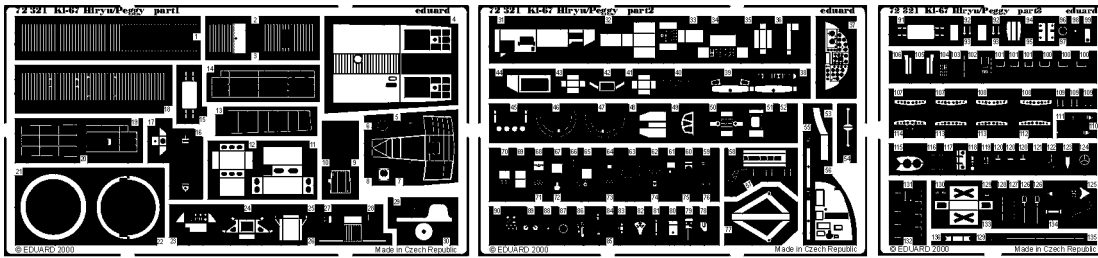

# Ki-67 Hiryu / Peggy

1/72 scale detail set for Hasegawa kit

72 321

- OPPOSITE SIDE
- REMOVE
- BEND
- REPLACE
- GRIND
- OPTION

2x