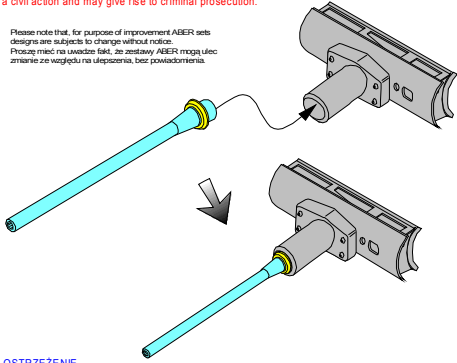

**German 50 mm KwK 39 L/60
Pz.Kpfw.III, Ausf. J late, L, M Barrel**

(DRAGON model)

(Lufa do czołgu Panzer III J późny, L, M)

1/35 scale update

ABER®

35 L-31

WWW.ABER.NET.PL

Made in Poland © 2004

WARNING

OSTRZEŻENIE