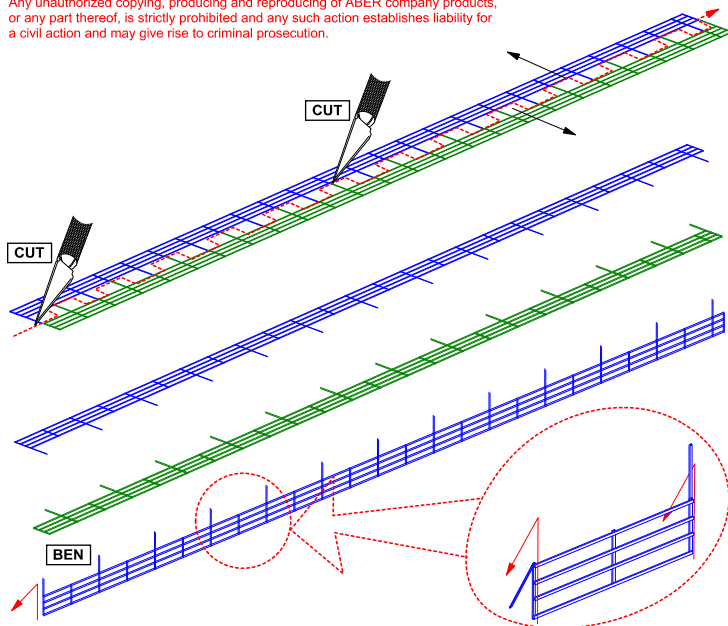

German WW II Ships railing (1 choice)

Niemieckie relingi (1 wybór)

1/400 scale update fit to every ship model

ABER®

1:400-05

WWW.ABER.NET.PL

Made in Poland © 2006

WARNING