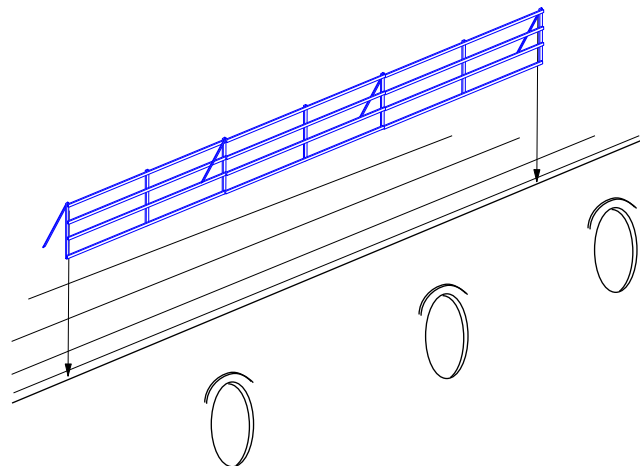

OSTRZEŻENIE

Use Cyanoacryl glue
kleić klejami cyjanoakrylowymi